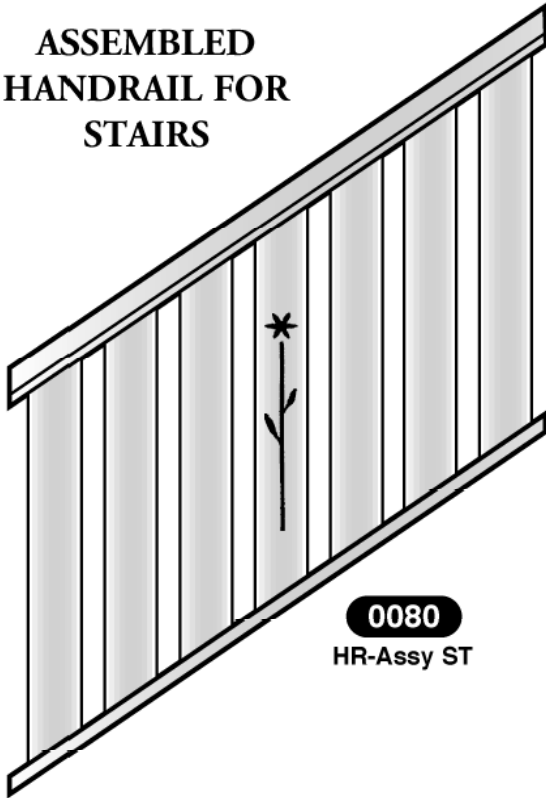

ASSEMBLIES

**ASSEMBLED
HANDRAIL FOR
STAIRS**

0080

HR-Assy ST

**TURNED FRIEZE
RAIL ASSEMBLY**

0091

FR-Assy Turn

**TURNED BALUSTER
HANDRAIL ASSEMBLY**

0093

HR-Assy Turn

PRE-ASSEMBLED HANDRAIL AND FRIEZE RAIL

Choice of baluster sizes and spacings and feature cutouts.

0060

FR-Assy

0070

HR-Assy