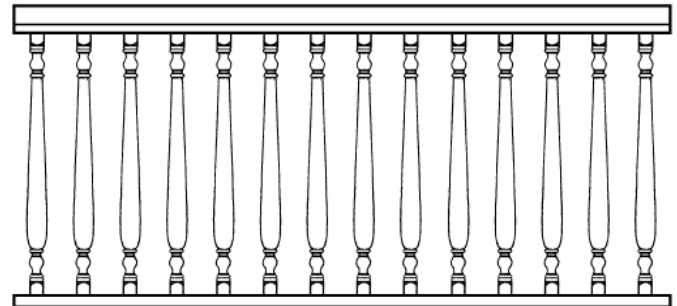

ASSEMBLIES

**ASSEMBLED
HANDRAIL FOR
STAIRS**

0080

HR-Assy ST

**TURNED FRIEZE
RAIL ASSEMBLY**

0091

FR-Assy Turn

**TURNED BALUSTER
HANDRAIL ASSEMBLY**

0093

HR-Assy Turn

PRE-ASSEMBLED HANDRAIL AND FRIEZE RAIL

Choice of baluster sizes and spacings and feature cutouts.

0060

FR-Assy

0070

HR-Assy