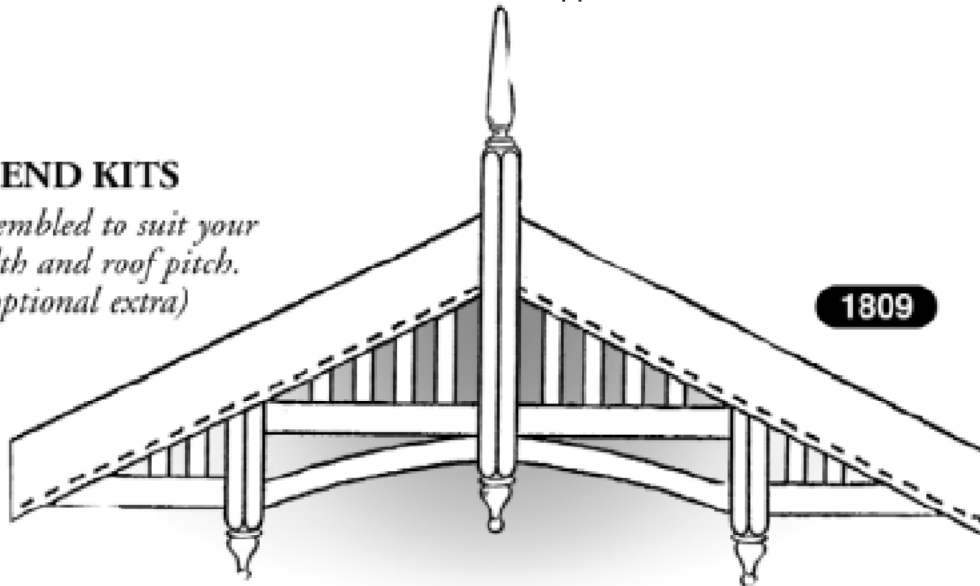

**TRADE
ENQUIRIES
WELCOME!**

HALFORD FEDERATION SUPPLIES

Phone (02) 9679 7977 Fax (02) 9679 7633

web: www.federationsupplies.com.au

GABLE END KITS

*Comes fully assembled to suit your
gable end width and roof pitch.
(Finial - optional extra)*