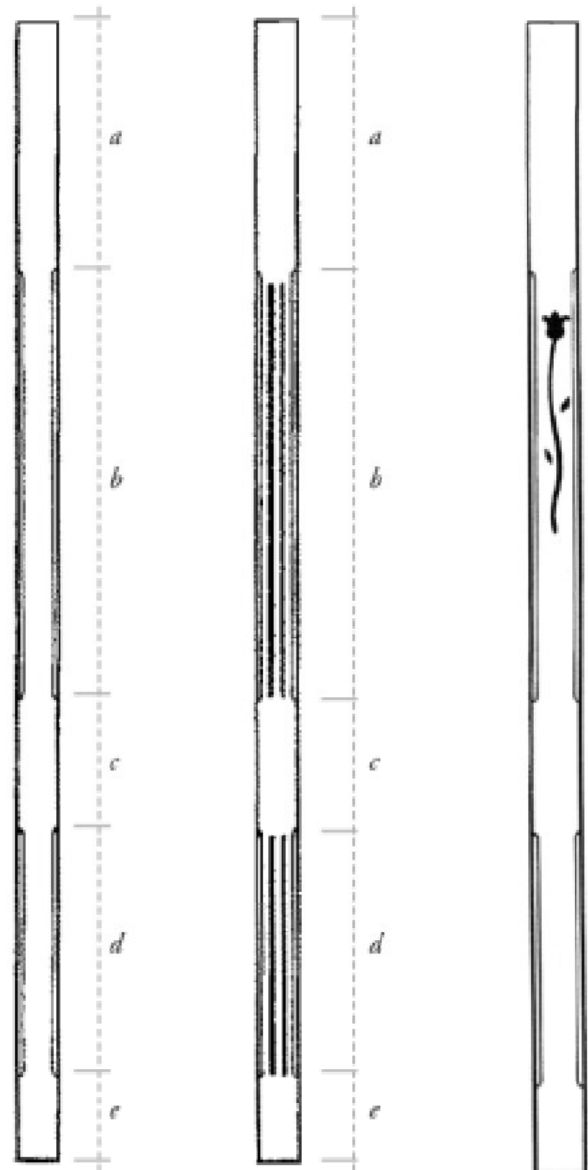

Manufactured Posts

Variable size & designs

Wide choice available!

We can turn
**UP TO
4.2m length!**

Timber and engraving all-in-one price.
High quality finger jointed treated pine.
Plus we also custom make to your requirements.

TRADE
ENQUIRIES
WELCOME!

VERANDAH POSTS

960

962

975

Available in
88 x 88mm finished size
112 x 112mm finished size
135 x 135mm finished size

TURNED VERANDAH POSTS

961

963

964

965

970

971

972

973

974