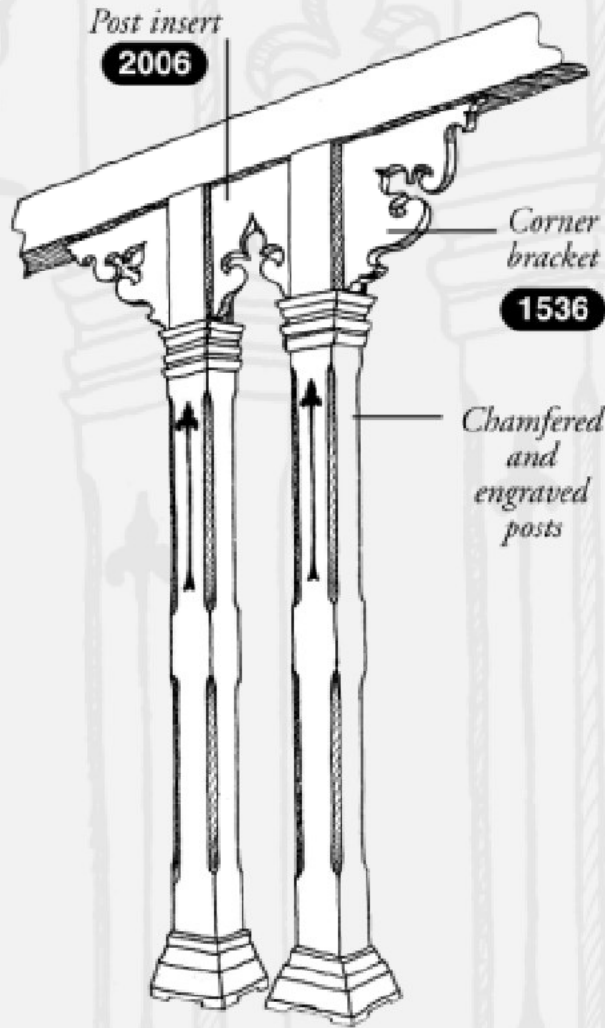

Manufactured Posts

Variable size & designs

Wide choice available!

We can turn
**UP TO
4.2m length!**

Timber and engraving all-in-one price.
High quality finger jointed treated pine.
Plus we also custom make to your requirements.

TRADE
ENQUIRIES
WELCOME!

VERANDAH POSTS

960

962

975

Available in
88 x 88mm finished size
112 x 112mm finished size
135 x 135mm finished size

TURNED VERANDAH POSTS

961

963

964

965

970

971

972

973

974