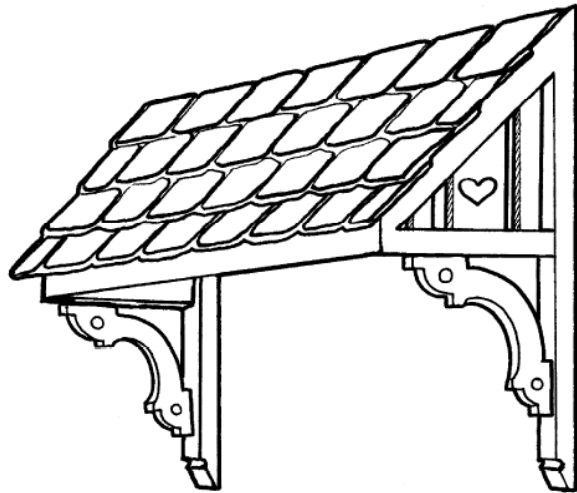

Handcrafted

Window Awnings

ALL-INCLUSIVE PRICE!

**COLORBOND
AWNING**

*Your choice of
cut-out design!*

*Your choice
of brackets!*

*Your choice
of split trims!
(backleg)*

103

**WEATHERTEX
SHINGLE AWNING**

106

Made to fit your windows or doors.

Free measure and quote.

Your choice of brackets. (Pages 11 - 16)

Your choice of cut-out design. (Pages 5 - 10)

Your choice of split trims. (Page 19)