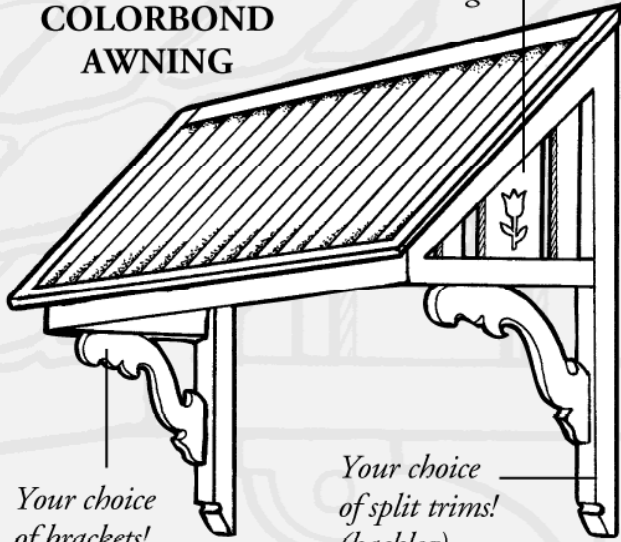

Handcrafted

Window Awnings

ALL-INCLUSIVE PRICE!

**COLORBOND
AWNING**

*Your choice of
cut-out design!*

*Your choice
of brackets!*

*Your choice
of split trims!
(backleg)*

103

**WEATHERTEX
SHINGLE AWNING**

106

Made to fit your windows or doors.

Free measure and quote.

Your choice of brackets. (Pages 11 - 16)

Your choice of cut-out design. (Pages 5 - 10)

Your choice of split trims. (Page 19)